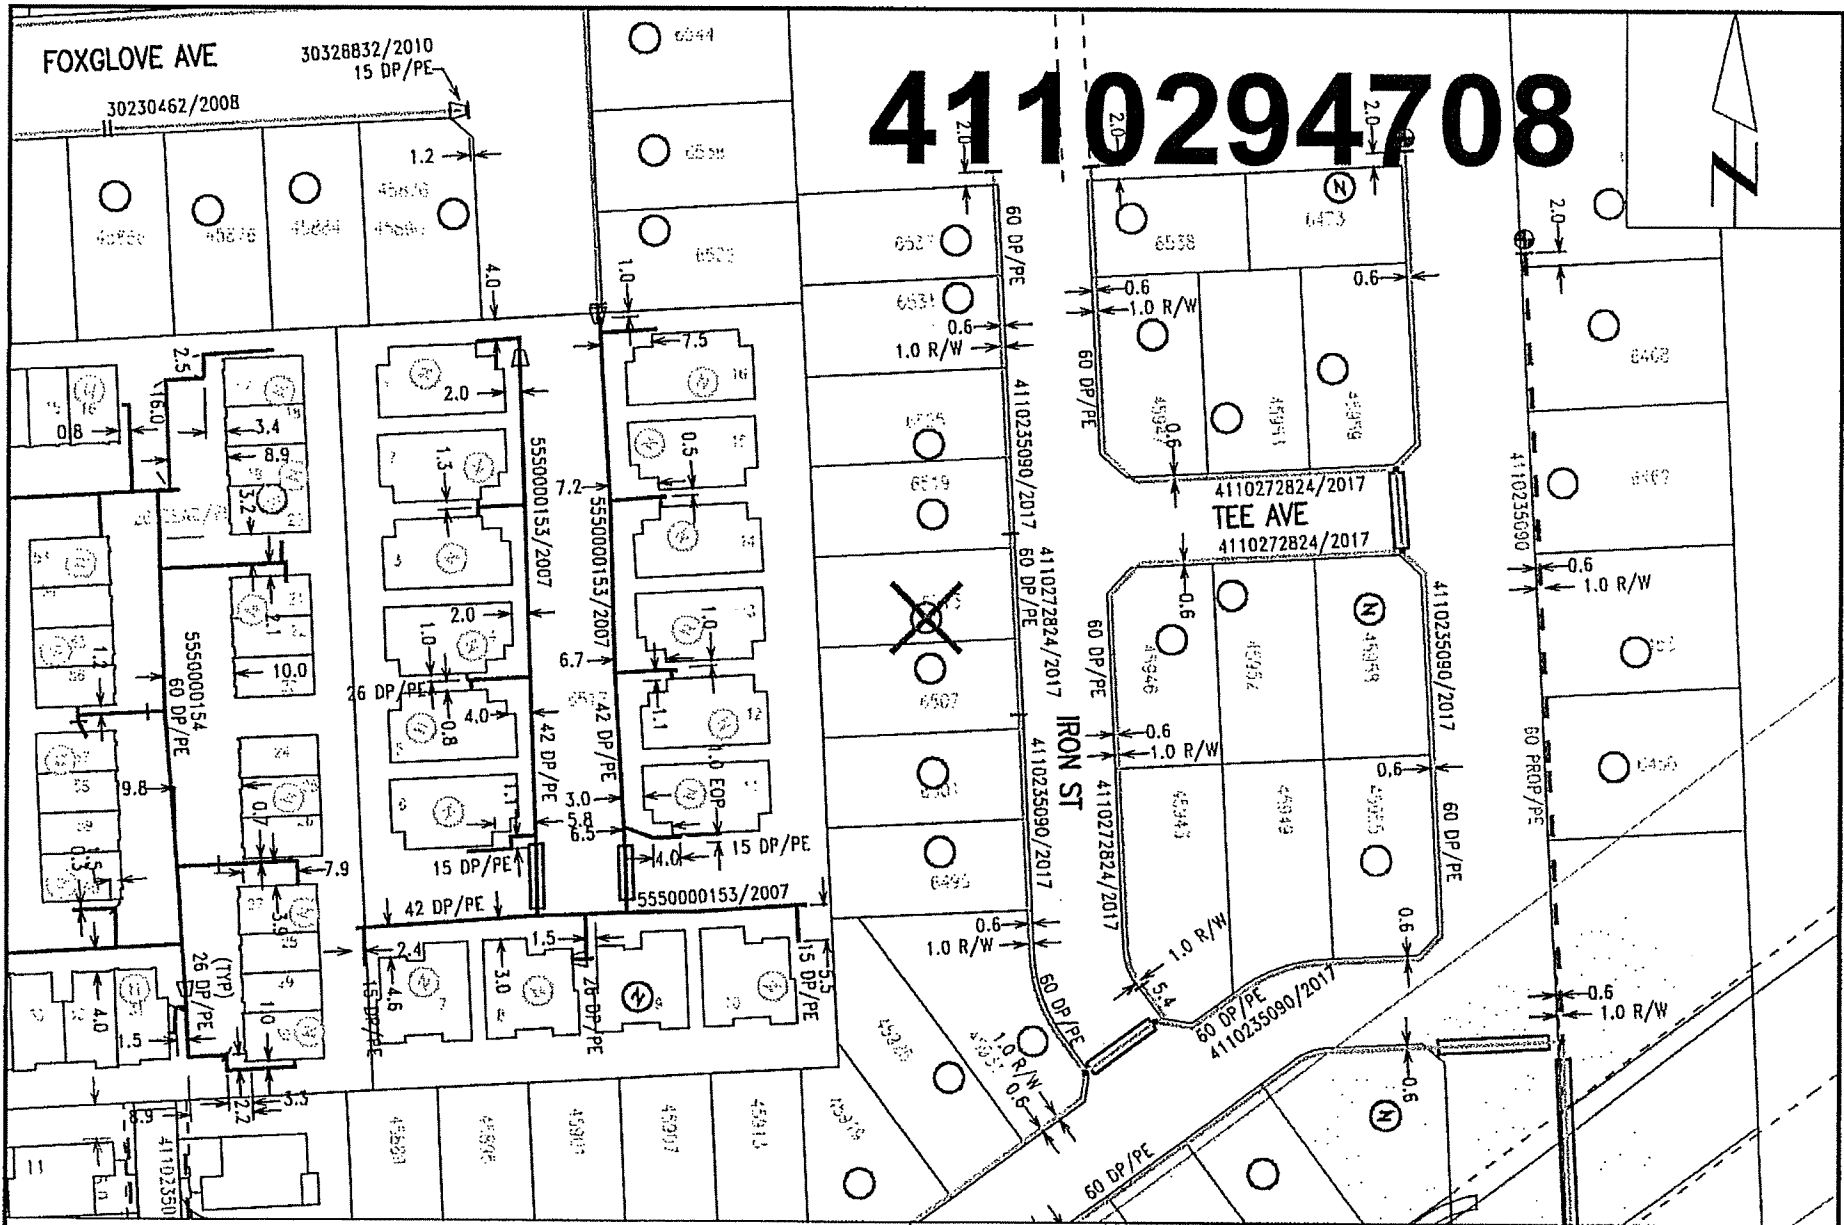

4110294708

Nearest Intersection: Iron St and Tee Ave.
Distance from lot to intersection is 22 meters (34 degrees North of East).
View Scale: 1:1000

6513 Iron St, Chilliwack
 Order #: 30991425 Prem #: 10086281 City Limits: Chilliwack
 X: 1295552128.00 Y: 464457920.00
 2018/03/22